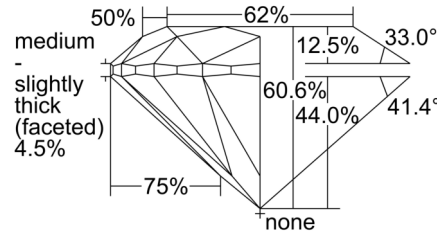

GIA NATURAL DIAMOND GRADING REPORT

November 21, 2024
GIA Report Number 2507886313
Shape and Cutting Style ..... Round Brilliant
Measurements ..... 8.09 - 8.14 x 4.92 mm

GRADING RESULTS

Carat Weight ..... 2.01 carat
Color Grade ..... H
Clarity Grade VS1
Cut Grade ..... Excellent

ADDITIONAL GRADING INFORMATION

Polish ..... Excellent
Symmetry ..... Excellent
Fluorescence ..... None
Inscription(s): GIA 2507886313
Comments: Additional pinpoints are not shown.

PROPORTIONS

Profile to actual proportions