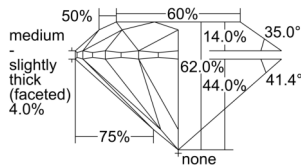

GIA®

FACSIMILE

GIA REPORT 2507841893

Verify this report at GIA.edu

GIA NATURAL DIAMOND DOSSIER®

November 12, 2024
GIA Report Number 2507841893
Shape and Cutting Style ..... Round Brilliant
Measurements ..... 5.05 - 5.08 x 3.14 mm

GRADING RESULTS

Carat Weight ..... 0.50 carat
Color Grade ..... D
Clarity Grade S11
Cut Grade ..... Excellent

ADDITIONAL GRADING INFORMATION

Polish ..... Excellent
Symmetry ..... Excellent
Fluorescence ..... Faint
Clarity Characteristics ..... Crystal
Inscription(s): GIA 2507841893

PROPORTIONS

Profile to actual proportions

GRADING SCALES

GIA COLOR SCALE	GIA CLARITY SCALE	GIA CUT SCALE
D	FLAWLESS	EXCELLENT
E	FLAWLESS	
F	INTERNALLY FLAWLESS	VERY GOOD
G	FLAWLESS	
H	VVS₁	GOOD
I	VVS₂	
J	VS₁	FAIR
K	VS₂	
L	S1₁	POOR
M	S1₂	
N	I₁	
O	I₂	
P	I₃	
Q		
R		
S		
T		
U		
V		
W		
X		
Y		
Z