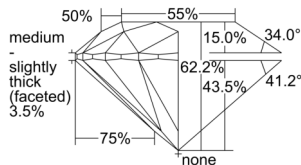

GIA®

FACSIMILE

GIA REPORT 2507111586

Verify this report at GIA.edu

GIA NATURAL DIAMOND DOSSIER®

August 06, 2024
GIA Report Number 2507111586
Shape and Cutting Style ..... Round Brilliant
Measurements ..... 5.96 - 6.00 x 3.72 mm

GRADING RESULTS

Carat Weight ..... 0.81 carat
Color Grade ..... E
Clarity Grade S11
Cut Grade ..... Excellent

ADDITIONAL GRADING INFORMATION

Polish ..... Excellent
Symmetry ..... Excellent
Fluorescence ..... None
Clarity Characteristics ..... Crystal
Inscription(s): GIA 2507111586

PROPORTIONS

Profile to actual proportions

GRADING SCALES

GIA COLOR SCALE	GIA CLARITY SCALE	GIA CUT SCALE
D	FLAWLESS	EXCELLENT
E	INTERNALLY FLAWLESS	
F	VVS₁	VERY GOOD
G		
H	VS₁	GOOD
I		
J	VS₂	FAIR
K		
L	SI₁	POOR
M		
N	I₁	
O		
P	I₂	
Q		
R	I₃	
S		
T		
U		
V		
W		
X		
Y		
Z