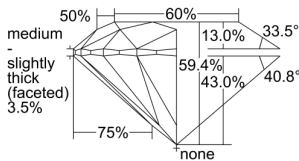

GIA®

FACSIMILE

GIA REPORT 2487425538

Verify this report at GIA.edu

GIA NATURAL DIAMOND DOSSIER®

January 25, 2024
GIA Report Number **2487425538**
Shape and Cutting Style ..... **Round Brilliant**
Measurements ..... **6.02 - 6.05 x 3.58 mm**

GRADING RESULTS

Carat Weight ..... **0.80 carat**
Color Grade ..... **H**
Clarity Grade **VS1**
Cut Grade ..... **Excellent**

ADDITIONAL GRADING INFORMATION

Polish ..... **Excellent**
Symmetry ..... **Excellent**
Fluorescence ..... **None**
Clarity Characteristics..... **Crystal, Needle, Pinpoint**
Inscription(s): **GIA 2487425538**

PROPORTIONS

Profile to actual proportions

GRADING SCALES

GIA COLOR SCALE	GIA CLARITY SCALE	GIA CUT SCALE	
D	FLAWLESS	EXCELLENT	
E	INTERNALLY FLAWLESS		
F		VVS₁	VERY GOOD
G	VVS₂		
H	VS₁	GOOD	
I	VS₂		
J	SI₁	FAIR	
K	SI₂		
L	I₁	POOR	
M			
N	I₂		
O			
P	I₃		
Q			
R			
S			
T			
U			
V			
W			
X			
Y			
Z