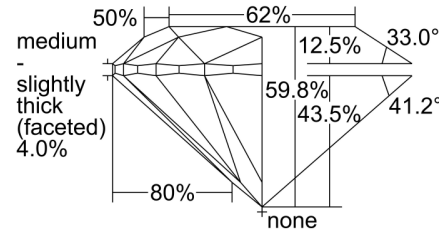

GIA NATURAL DIAMOND GRADING REPORT

 January 04, 2024
 GIA Report Number 2487214513
 Shape and Cutting Style Round Brilliant
 Measurements 7.71 - 7.76 x 4.62 mm

GRADING RESULTS

 Carat Weight 1.70 carat
 Color Grade H
 Clarity Grade VVS2
 Cut Grade Excellent

Profile to actual proportions

CLARITY CHARACTERISTICS

KEY TO SYMBOLS*

- Pinpoint

* Red symbols denote internal characteristics (inclusions). Green or black symbols denote external characteristics (blemishes). Diagram is an approximate representation of the diamond, and symbols shown indicate type, position, and approximate size of clarity characteristics. All clarity characteristics may not be shown. Details of finish are not shown.