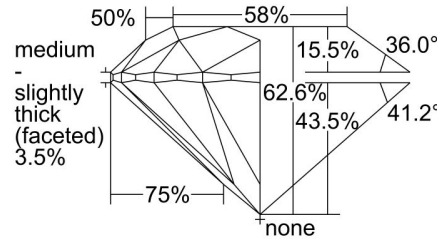

GIA NATURAL DIAMOND GRADING REPORT

February 20, 2024  
 GIA Report Number ..... 2486587748  
 Shape and Cutting Style ..... Round Brilliant  
 Measurements ..... 6.56 - 6.60 x 4.12 mm

GRADING RESULTS

Carat Weight ..... 1.10 carat  
 Color Grade ..... G  
 Clarity Grade ..... VVS1  
 Cut Grade ..... Excellent

ADDITIONAL GRADING INFORMATION

Polish ..... Excellent  
 Symmetry ..... Excellent  
 Fluorescence ..... Faint  
 Inscription(s): GIA 2486587748

PROPORTIONS

Profile to actual proportions

CLARITY CHARACTERISTICS

KEY TO SYMBOLS\*

- Pinpoint
- ~ Feather

\* Red symbols denote internal characteristics (inclusions). Green or black symbols denote external characteristics (blemishes). Diagram is an approximate representation of the diamond, and symbols shown indicate type, position, and approximate size of clarity characteristics. All clarity characteristics may not be shown. Details of finish are not shown.