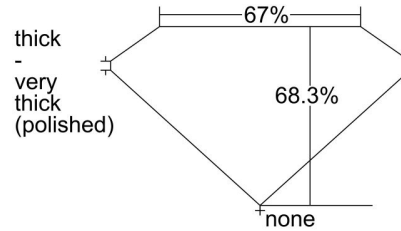

GIA NATURAL DIAMOND GRADING REPORT

November 02, 2023
 GIA Report Number 2477947701
 Shape and Cutting Style Square Emerald Cut
 Measurements 6.03 x 5.89 x 4.02 mm

GRADING RESULTS

Carat Weight 1.30 carat
 Color Grade H
 Clarity Grade VS1

ADDITIONAL GRADING INFORMATION

Polish Excellent
 Symmetry Very Good
 Fluorescence None
 Inscription(s): GIA 2477947701

Comments: Clouds, pinpoints and surface graining are not shown.

PROPORTIONS

Profile not to actual proportions

CLARITY CHARACTERISTICS

KEY TO SYMBOLS*

- Crystal
- ~ Feather
- ∖ Needle

* Red symbols denote internal characteristics (inclusions). Green or black symbols denote external characteristics (blemishes). Diagram is an approximate representation of the diamond, and symbols shown indicate type, position, and approximate size of clarity characteristics. All clarity characteristics may not be shown. Details of finish are not shown.