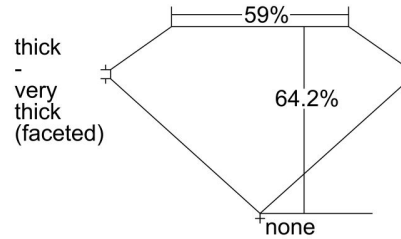

GIA NATURAL DIAMOND GRADING REPORT

November 10, 2023

GIA Report Number 2476295041

Shape and Cutting Style Oval Brilliant

Measurements 14.83 x 10.40 x 6.67 mm

GRADING RESULTS

Carat Weight 7.01 carat

Color Grade F

Clarity Grade VS1

ADDITIONAL GRADING INFORMATION

Polish Excellent

Symmetry Excellent

Fluorescence None

Inscription(s): GIA 2476295041

PROPORTIONS

Profile not to actual proportions

CLARITY CHARACTERISTICS

KEY TO SYMBOLS*
 Feather

* Red symbols denote internal characteristics (inclusions). Green or black symbols denote external characteristics (blemishes). Diagram is an approximate representation of the diamond, and symbols shown indicate type, position, and approximate size of clarity characteristics. All clarity characteristics may not be shown. Details of finish are not shown.