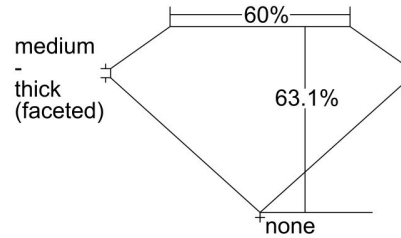

GIA NATURAL DIAMOND GRADING REPORT

May 04, 2023
GIA Report Number 2467500309
Shape and Cutting Style Pear Brilliant
Measurements 11.80 x 7.67 x 4.84 mm

GRADING RESULTS

Carat Weight 2.51 carat
Color Grade H
Clarity Grade VS2

PROPORTIONS

Profile not to actual proportions

CLARITY CHARACTERISTICS

KEY TO SYMBOLS*

- Twinning Wisp
- Feather

* Red symbols denote internal characteristics (inclusions). Green or black symbols denote external characteristics (blemishes). Diagram is an approximate representation of the diamond, and symbols shown indicate type, position, and approximate size of clarity characteristics. All clarity characteristics may not be shown. Details of finish are not shown.