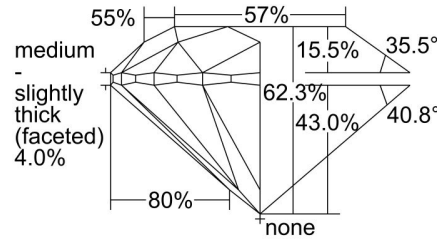

GIA REPORT
2427780891

Verify this report at GIA.edu

FACSIMILE

This is a digital representation of the original GIA Report. This representation might not be accepted in lieu of the original GIA Report in certain circumstances. The original GIA Report includes certain security features which are not reproducible on this facsimile.

GIA NATURAL DIAMOND ORIGIN REPORT

March 29, 2022
GIA Report Number 2427780891
Shape and Cutting Style ..... Round Brilliant
Measurements ..... 6.95 - 6.98 x 4.34 mm

GRADING RESULTS

Carat Weight ..... 1.30 carat
Color Grade ..... J
Clarity Grade VVS1
Cut Grade ..... Excellent

ADDITIONAL GRADING INFORMATION

Polish ..... Excellent
Symmetry ..... Excellent
Fluorescence ..... Faint
Inscription(s): GIA 2427780891

ORIGIN RESULTS

Country of Origin ◊ This diamond producer aggregates its rough from: Botswana, Namibia, Canada, and South Africa

PROPORTIONS

Profile to actual proportions