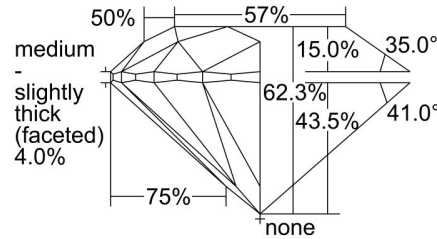

GIA NATURAL DIAMOND GRADING REPORT

November 17, 2021

GIA Report Number 2417186410

Shape and Cutting Style Round Brilliant

Measurements 6.96 - 7.00 x 4.35 mm

GRADING RESULTS

Carat Weight 1.30 carat

Color Grade J

Clarity Grade VVS2

Cut Grade Excellent

ADDITIONAL GRADING INFORMATION

Polish Excellent

Symmetry Excellent

Fluorescence Faint

Inscription(s): GIA 2417186410

Comments: Additional pinpoints are not shown. Clouds are not shown.

PROPORTIONS

Profile to actual proportions

CLARITY CHARACTERISTICS

KEY TO SYMBOLS*

- \ Needle
- Pinpoint

* Red symbols denote internal characteristics (inclusions). Green or black symbols denote external characteristics (blemishes). Diagram is an approximate representation of the diamond, and symbols shown indicate type, position, and approximate size of clarity characteristics. All clarity characteristics may not be shown. Details of finish are not shown.