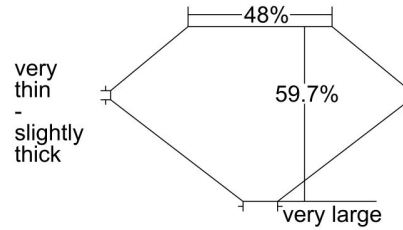

GIA NATURAL DIAMOND GRADING REPORT

 July 03, 2024
 GIA Report Number 2239335817
 Shape and Cutting Style Old European Brilliant
 Measurements 8.84 - 9.18 x 5.38 mm

GRADING RESULTS

 Carat Weight 2.85 carat
 Color Grade M
 Clarity Grade VS2

ADDITIONAL GRADING INFORMATION

 Polish Good
 Symmetry Fair
 Fluorescence None
 Inscription(s): GIA 2239335817

PROPORTIONS

Profile not to actual proportions

CLARITY CHARACTERISTICS

KEY TO SYMBOLS*

-  Indented Natural  Extra Facet
-  Chip
-  Cavity
-  Natural

* Red symbols denote internal characteristics (inclusions). Green or black symbols denote external characteristics (blemishes). Diagram is an approximate representation of the diamond, and symbols shown indicate type, position, and approximate size of clarity characteristics. All clarity characteristics may not be shown. Details of finish are not shown.