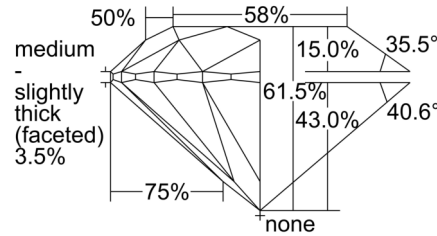

GIA NATURAL DIAMOND GRADING REPORT

September 04, 2024
GIA Report Number 2235384924
Shape and Cutting Style ..... Round Brilliant
Measurements ..... 11.26 - 11.34 x 6.95 mm

GRADING RESULTS

Carat Weight ..... 5.52 carat
Color Grade ..... G
Clarity Grade VS1
Cut Grade ..... Excellent

ADDITIONAL GRADING INFORMATION

Polish ..... Excellent
Symmetry ..... Excellent
Fluorescence ..... None
Inscription(s): GIA 2235384924

Comments: Additional clouds are not shown. Pinpoints are not shown.

PROPORTIONS

Profile to actual proportions