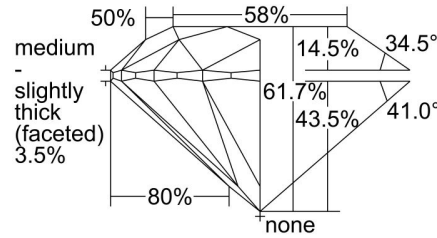

GIA NATURAL DIAMOND GRADING REPORT

March 18, 2024
GIA Report Number 2235224681
Shape and Cutting Style Round Brilliant
Measurements 11.86 - 11.94 x 7.34 mm

GRADING RESULTS

Carat Weight 6.39 carat
Color Grade H
Clarity Grade VS1
Cut Grade Excellent

ADDITIONAL GRADING INFORMATION

Polish Excellent
Symmetry Excellent
Fluorescence None

Inscription(s): GIA 2235224681

Comments: Pinpoints are not shown. Clouds are not shown.

PROPORTIONS

Profile to actual proportions

CLARITY CHARACTERISTICS

KEY TO SYMBOLS*

- Crystal
- ∖ Needle

* Red symbols denote internal characteristics (inclusions). Green or black symbols denote external characteristics (blemishes). Diagram is an approximate representation of the diamond, and symbols shown indicate type, position, and approximate size of clarity characteristics. All clarity characteristics may not be shown. Details of finish are not shown.