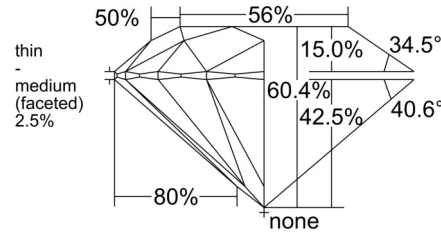

GIA REPORT
2175808149

Verify this report at GIA.edu

FACSIMILE

This is a digital representation of the original GIA Report. This representation might not be accepted in lieu of the original GIA Report in certain circumstances. The original GIA Report includes certain security features which are not reproducible on this facsimile.

GIA NATURAL DIAMOND GRADING REPORT

January 27, 2025
GIA Report Number 2175808149
Shape and Cutting Style ..... Round Brilliant
Measurements ..... 13.65 - 13.76 x 8.28 mm

GRADING RESULTS

Carat Weight ..... 9.45 carat
Color Grade ..... H
Clarity Grade VS2
Cut Grade ..... Excellent

ADDITIONAL GRADING INFORMATION

Polish ..... Excellent
Symmetry ..... Excellent
Fluorescence ..... None
Inscription(s): GIA 2175808149
Comments: Additional clouds are not shown.

PROPORTIONS

Profile to actual proportions