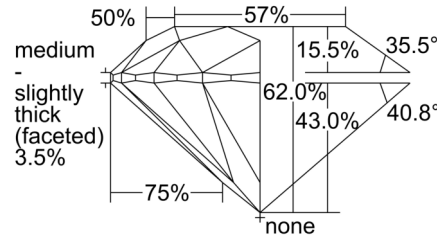

GIA NATURAL DIAMOND GRADING REPORT

December 05, 2024  
 GIA Report Number ..... 1508762663  
 Shape and Cutting Style ..... Round Brilliant  
 Measurements ..... 8.32 - 8.37 x 5.18 mm

GRADING RESULTS

Carat Weight ..... 2.24 carat  
 Color Grade ..... G  
 Clarity Grade ..... VVS1  
 Cut Grade ..... Excellent

Profile to actual proportions

CLARITY CHARACTERISTICS

KEY TO SYMBOLS\*

- Pinpoint
- ~ Feather

\* Red symbols denote internal characteristics (inclusions). Green or black symbols denote external characteristics (blemishes). Diagram is an approximate representation of the diamond, and symbols shown indicate type, position, and approximate size of clarity characteristics. All clarity characteristics may not be shown. Details of finish are not shown.