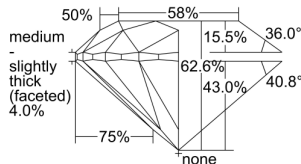

GIA®

FACSIMILE

GIA REPORT 1507022936

Verify this report at GIA.edu

GIA NATURAL DIAMOND DOSSIER®

July 25, 2024
GIA Report Number 1507022936
Shape and Cutting Style ..... Round Brilliant
Measurements ..... 5.91 - 5.93 x 3.71 mm

GRADING RESULTS

Carat Weight ..... 0.81 carat
Color Grade ..... G
Clarity Grade VVS2
Cut Grade ..... Excellent

ADDITIONAL GRADING INFORMATION

Polish ..... Excellent
Symmetry ..... Excellent
Fluorescence ..... None
Clarity Characteristics ..... Cloud
Inscription(s): GIA 1507022936

PROPORTIONS

Profile to actual proportions

GRADING SCALES

GIA COLOR SCALE	GIA CLARITY SCALE	GIA CUT SCALE	
D	FLAWLESS	EXCELLENT	
E	INTERNALLY FLAWLESS		
F		VVS₁	VERY GOOD
G	VVS₂		
H	VS₁	GOOD	
I	VS₂		
J	SI₁	FAIR	
K	SI₂		
L	I₁	POOR	
M			
N	I₂		
O			
P	I₃		
Q			
R			
S			
T			
U			
V			
W			
X			
Y			
Z