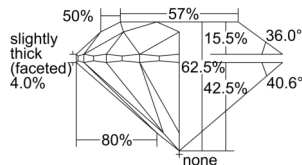

GIA®

FACSIMILE

GIA REPORT 1505851171

Verify this report at GIA.edu

GIA NATURAL DIAMOND DOSSIER®

November 15, 2024
GIA Report Number 1505851171
Shape and Cutting Style ..... Round Brilliant
Measurements ..... 5.83 - 5.86 x 3.65 mm

GRADING RESULTS

Carat Weight ..... 0.78 carat
Color Grade ..... D
Clarity Grade VS2
Cut Grade ..... Excellent

ADDITIONAL GRADING INFORMATION

Polish ..... Excellent
Symmetry ..... Excellent
Fluorescence ..... None
Clarity Characteristics ..... Crystal
Inscription(s): GIA 1505851171

PROPORTIONS

Profile to actual proportions

GRADING SCALES

GIA COLOR SCALE

COLOREDNESS	D
	E
	F
	G
	H
	I
	J
NEAR COLORLESS	K
	L
Faint	M
	N
	O
	P
Very Light	Q
	R
	S
	T
	U
	V
Light	W
	X
	Y
	Z

GIA CLARITY SCALE

VERY VERY SLIGHTLY INCLUDED	FLAWLESS
	INTERNALLY FLAWLESS
VERY SLIGHTLY INCLUDED	VVS₁
	VVS₂
SLIGHTLY INCLUDED	VS₁
	VS₂
INCLUDED	SI₁
	SI₂
	I₁
	I₂
	I₃

GIA CUT SCALE

EXCELLENT
VERY GOOD
GOOD
FAIR
POOR