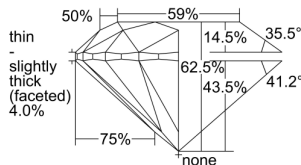

GIA®

FACSIMILE

GIA REPORT 1505030262

Verify this report at GIA.edu

GIA NATURAL DIAMOND DOSSIER®

July 30, 2024
GIA Report Number 1505030262
Shape and Cutting Style ..... Round Brilliant
Measurements ..... 5.65 - 5.68 x 3.54 mm

GRADING RESULTS

Carat Weight ..... 0.70 carat
Color Grade ..... D
Clarity Grade VS2
Cut Grade ..... Excellent

ADDITIONAL GRADING INFORMATION

Polish ..... Excellent
Symmetry ..... Excellent
Fluorescence ..... Faint
Clarity Characteristics..... Crystal, Cloud, Indented Natural
Inscription(s): GIA 1505030262

PROPORTIONS

Profile to actual proportions