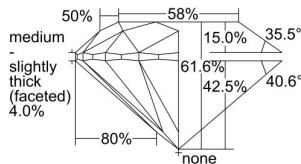

GIA®

FACSIMILE

GIA REPORT 1503060876

Verify this report at GIA.edu

GIA NATURAL DIAMOND DOSSIER®

July 30, 2024
GIA Report Number 1503060876
Shape and Cutting Style ..... Round Brilliant
Measurements ..... 5.38 - 5.41 x 3.32 mm

GRADING RESULTS

Carat Weight ..... 0.60 carat
Color Grade ..... J
Clarity Grade VS1
Cut Grade ..... Excellent

ADDITIONAL GRADING INFORMATION

Polish ..... Excellent
Symmetry ..... Excellent
Fluorescence ..... Faint
Clarity Characteristics ..... Crystal, Pinpoint
Inscription(s): GIA 1503060876

PROPORTIONS

Profile to actual proportions

GRADING SCALES

GIA COLOR SCALE	GIA CLARITY SCALE	GIA CUT SCALE	
D	FLAWLESS	EXCELLENT	
E	INTERNALLY FLAWLESS		
F		VVS₁	VERY GOOD
G	VVS₂		
H	VS₁	GOOD	
I	VS₂		
J	SI₁	FAIR	
K	SI₂		
L	I₁	POOR	
M			
N			
O	I₂		
P			
Q			
R	I₃		
S			
T			
U			
V			
W			
X			
Y			
Z