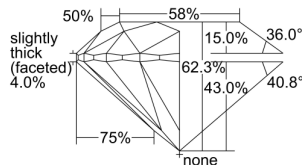

GIA®

FACSIMILE

GIA REPORT 1499905484

Verify this report at GIA.edu

GIA NATURAL DIAMOND DOSSIER®

July 12, 2024
GIA Report Number 1499905484
Shape and Cutting Style ..... Round Brilliant
Measurements ..... 5.63 - 5.66 x 3.52 mm

GRADING RESULTS

Carat Weight ..... 0.70 carat
Color Grade ..... F
Clarity Grade VS2
Cut Grade ..... Excellent

ADDITIONAL GRADING INFORMATION

Polish ..... Excellent
Symmetry ..... Excellent
Fluorescence ..... None
Clarity Characteristics..... Crystal, Cloud, Feather
Inscription(s): GIA 1499905484

PROPORTIONS

Profile to actual proportions

GRADING SCALES

GIA COLOR SCALE	GIA CLARITY SCALE	GIA CUT SCALE	
D	FLAWLESS	EXCELLENT	
E	INTERNALLY FLAWLESS		
F		VVS₁	VERY GOOD
G	VVS₂		
H	VS₁	GOOD	
I	VS₂		
J	SI₁	FAIR	
K	SI₂		
L	I₁	POOR	
M	I₂		
N	I₃		
O			
P			
Q			
R			
S			
T			
U			
V			
W			
X			
Y			
Z