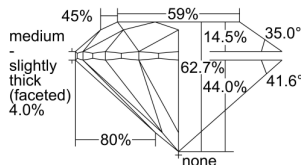

GIA®

FACSIMILE

GIA REPORT 1493989554

Verify this report at GIA.edu

GIA NATURAL DIAMOND DOSSIER®

July 23, 2024
GIA Report Number 1493989554
Shape and Cutting Style ..... Round Brilliant
Measurements ..... 5.78 - 5.81 x 3.64 mm

GRADING RESULTS

Carat Weight ..... 0.75 carat
Color Grade ..... D
Clarity Grade S11
Cut Grade ..... Excellent

ADDITIONAL GRADING INFORMATION

Polish ..... Excellent
Symmetry ..... Excellent
Fluorescence ..... Faint
Clarity Characteristics ..... Crystal
Inscription(s): GIA 1493989554

PROPORTIONS

Profile to actual proportions

GRADING SCALES

GIA COLOR SCALE	GIA CLARITY SCALE	GIA CUT SCALE	
D	FLAWLESS	EXCELLENT	
E	INTERNALLY FLAWLESS		
F		VVS₁	VERY GOOD
G	VVS₂		
H	VS₁	GOOD	
I	VS₂		
J	S1₁	FAIR	
K	S1₂		
L	I₁	POOR	
M	I₂		
N	I₃		
O			
P			
Q			
R			
S			
T			
U			
V			
W			
X			
Y			
Z