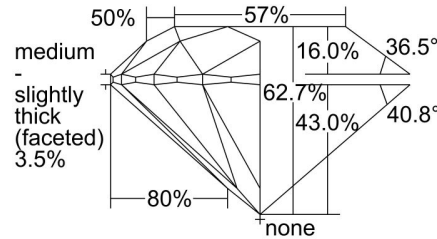

GIA NATURAL DIAMOND GRADING REPORT

March 06, 2024
GIA Report Number 1485748570
Shape and Cutting Style Round Brilliant
Measurements 8.64 - 8.67 x 5.43 mm

GRADING RESULTS

Carat Weight 2.51 carat
Color Grade H
Clarity Grade VVS1
Cut Grade Excellent

ADDITIONAL GRADING INFORMATION

Polish Excellent
Symmetry Excellent
Fluorescence None
Inscription(s): GIA 1485748570
Comments: Additional clouds are not shown.

PROPORTIONS

Profile to actual proportions

CLARITY CHARACTERISTICS

KEY TO SYMBOLS*

☉ Cloud

* Red symbols denote internal characteristics (inclusions). Green or black symbols denote external characteristics (blemishes). Diagram is an approximate representation of the diamond, and symbols shown indicate type, position, and approximate size of clarity characteristics. All clarity characteristics may not be shown. Details of finish are not shown.