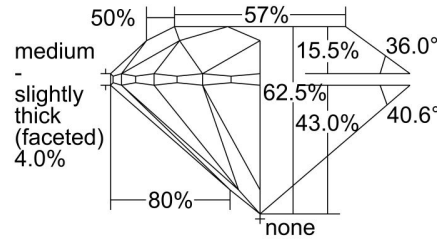

GIA NATURAL DIAMOND GRADING REPORT

August 28, 2023
 GIA Report Number 1479451178
 Shape and Cutting Style Round Brilliant
 Measurements 7.54 - 7.60 x 4.73 mm

GRADING RESULTS

Carat Weight 1.70 carat
 Color Grade K
 Clarity Grade VS1
 Cut Grade Excellent

ADDITIONAL GRADING INFORMATION

Polish Excellent
 Symmetry Excellent
 Fluorescence Medium Blue
 Inscription(s): GIA 1479451178

PROPORTIONS

Profile to actual proportions

CLARITY CHARACTERISTICS

KEY TO SYMBOLS*

- Crystal
- Pinpoint

* Red symbols denote internal characteristics (inclusions). Green or black symbols denote external characteristics (blemishes). Diagram is an approximate representation of the diamond, and symbols shown indicate type, position, and approximate size of clarity characteristics. All clarity characteristics may not be shown. Details of finish are not shown.